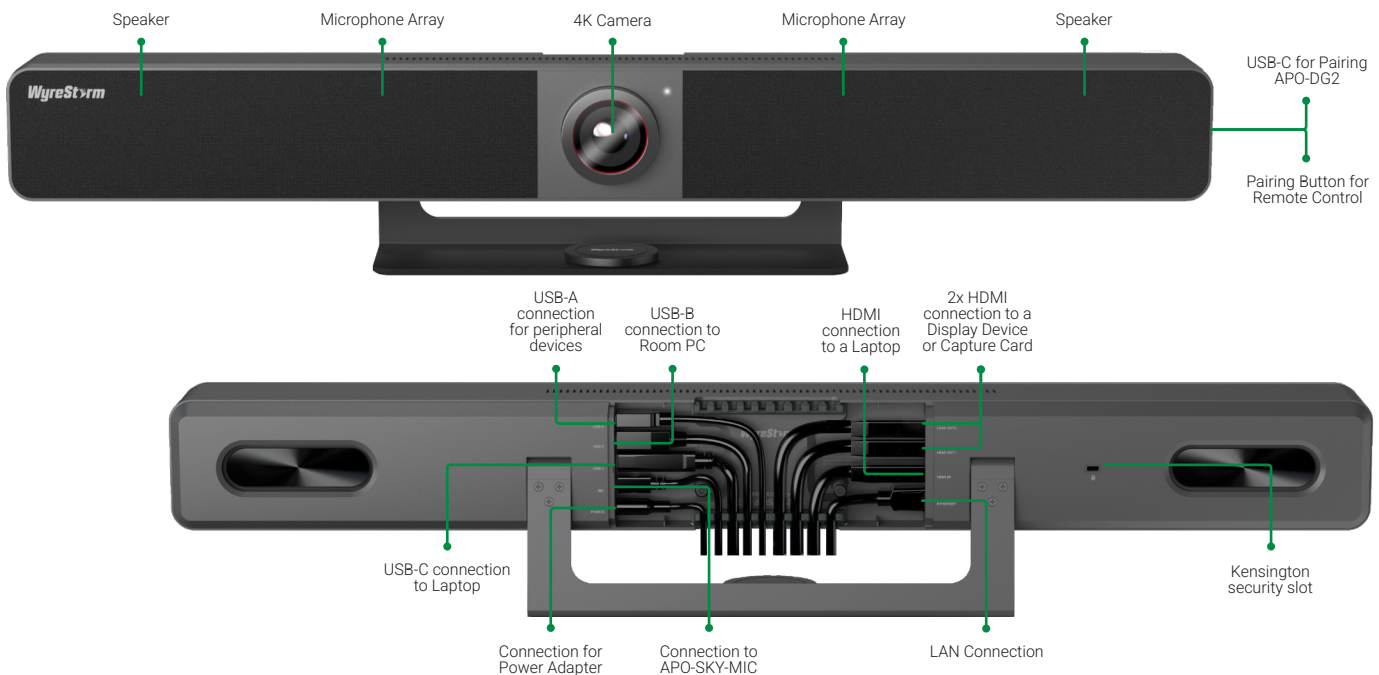

Apollo Series Conference Video Bar & Switcher

APO-VX20-UC v2

WyreStorm

Specification Sheet

WyreStorm - Powerful. Reliable. Simple.

Introduction

The APO-VX20-UC v2 represents the next generation of all-in-one video bars and switchers, engineered to deliver a premium unified communication experience. It combines a high-performance array microphone, powerful stereo speakers, and an ultra-wide angle 4K camera into a single elegant device. With USB-C connectivity supporting 60W charging, HDMI input, dual HDMI outputs and seamless wireless casting through AirPlay, Miracast, and APO-DG2/APO-GD2-PRO with wireless casting and conferencing, the APO-VX20-UC v2 brings unparalleled versatility and simplicity to any professional meeting space.